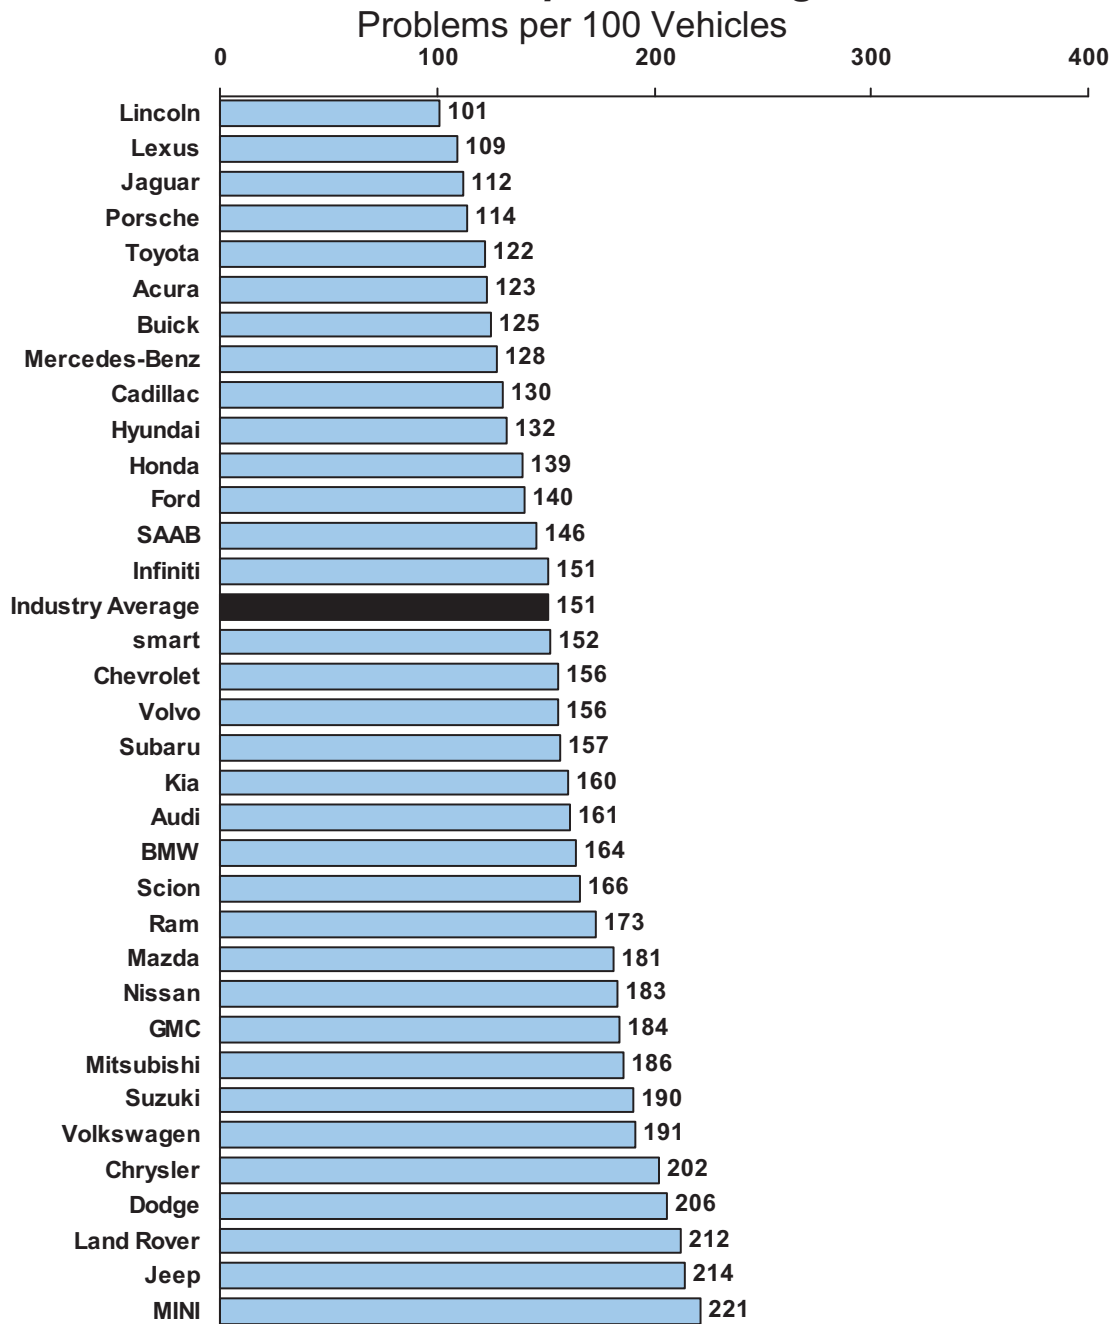

J.D. Power and Associates 2011 U.S. Vehicle Dependability StudySM (VDS)

2011 Nameplate Ranking

Source: J.D. Power and Associates 2011 U.S. Vehicle Dependability StudySM

Charts and graphs extracted from this press release must be accompanied by a statement identifying J.D. Power and Associates as the publisher and the J.D. Power and Associates 2011 U.S. Vehicle Dependability StudySM as the source. Rankings are based on numerical scores, and not necessarily on statistical significance. No advertising or other promotional use can be made of the information in this release or J.D. Power and Associates study results without the express prior written consent of J.D. Power and Associates.