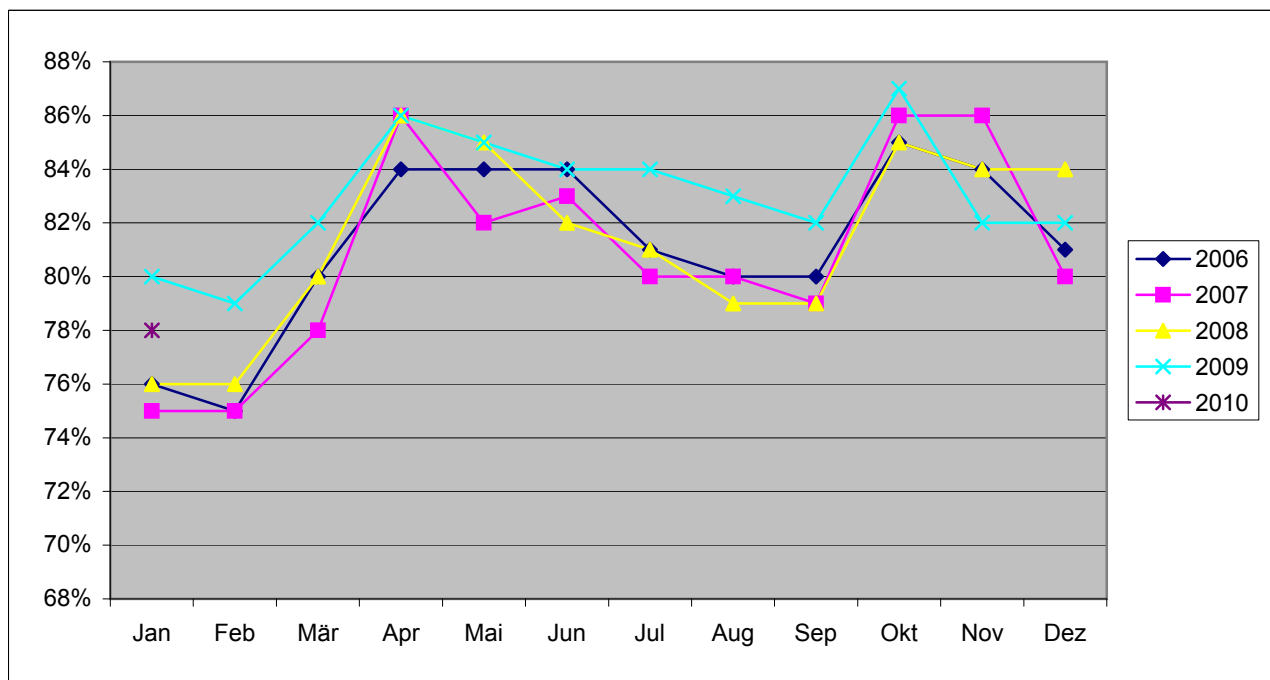

## Deutsches Kraftfahrzeuggewerbe

### Werkstattauslastung

	Jan	Feb	Mär	Apr	Mai	Jun	Jul	Aug	Sep	Okt	Nov	Dez
2006	76%	75%	80%	84%	84%	84%	81%	80%	80%	85%	84%	81%
2007	75%	75%	78%	86%	82%	83%	80%	80%	79%	86%	86%	80%
2008	76%	76%	80%	86%	85%	82%	81%	79%	79%	85%	84%	84%
2009	80%	79%	82%	86%	85%	84%	84%	83%	82%	87%	82%	82%
2010	78%											