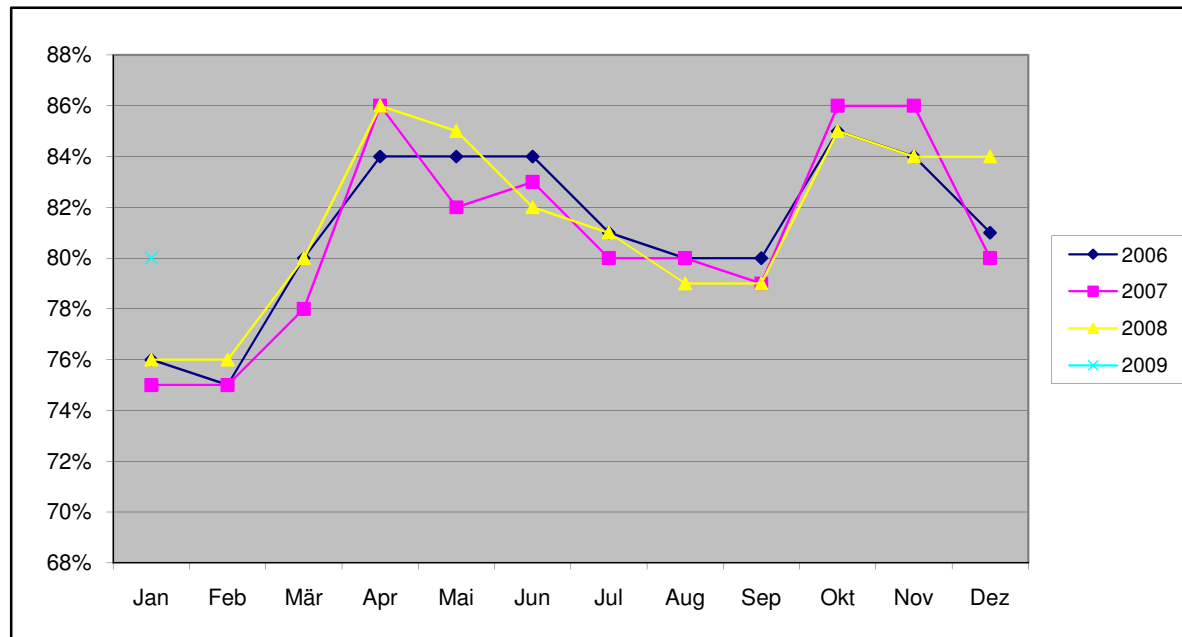

Deutsches Kraftfahrzeuggewerbe

Werkstattauslastung

	Jan	Feb	Mär	Apr	Mai	Jun	Jul	Aug	Sep	Okt	Nov	Dez
2006	76%	75%	80%	84%	84%	84%	81%	80%	80%	85%	84%	81%
2007	75%	75%	78%	86%	82%	83%	80%	80%	79%	86%	86%	80%
2008	76%	76%	80%	86%	85%	82%	81%	79%	79%	85%	84%	84%
2009	80%											

Stand: 02.03.2009
 Quelle: ZDK/Autohaus